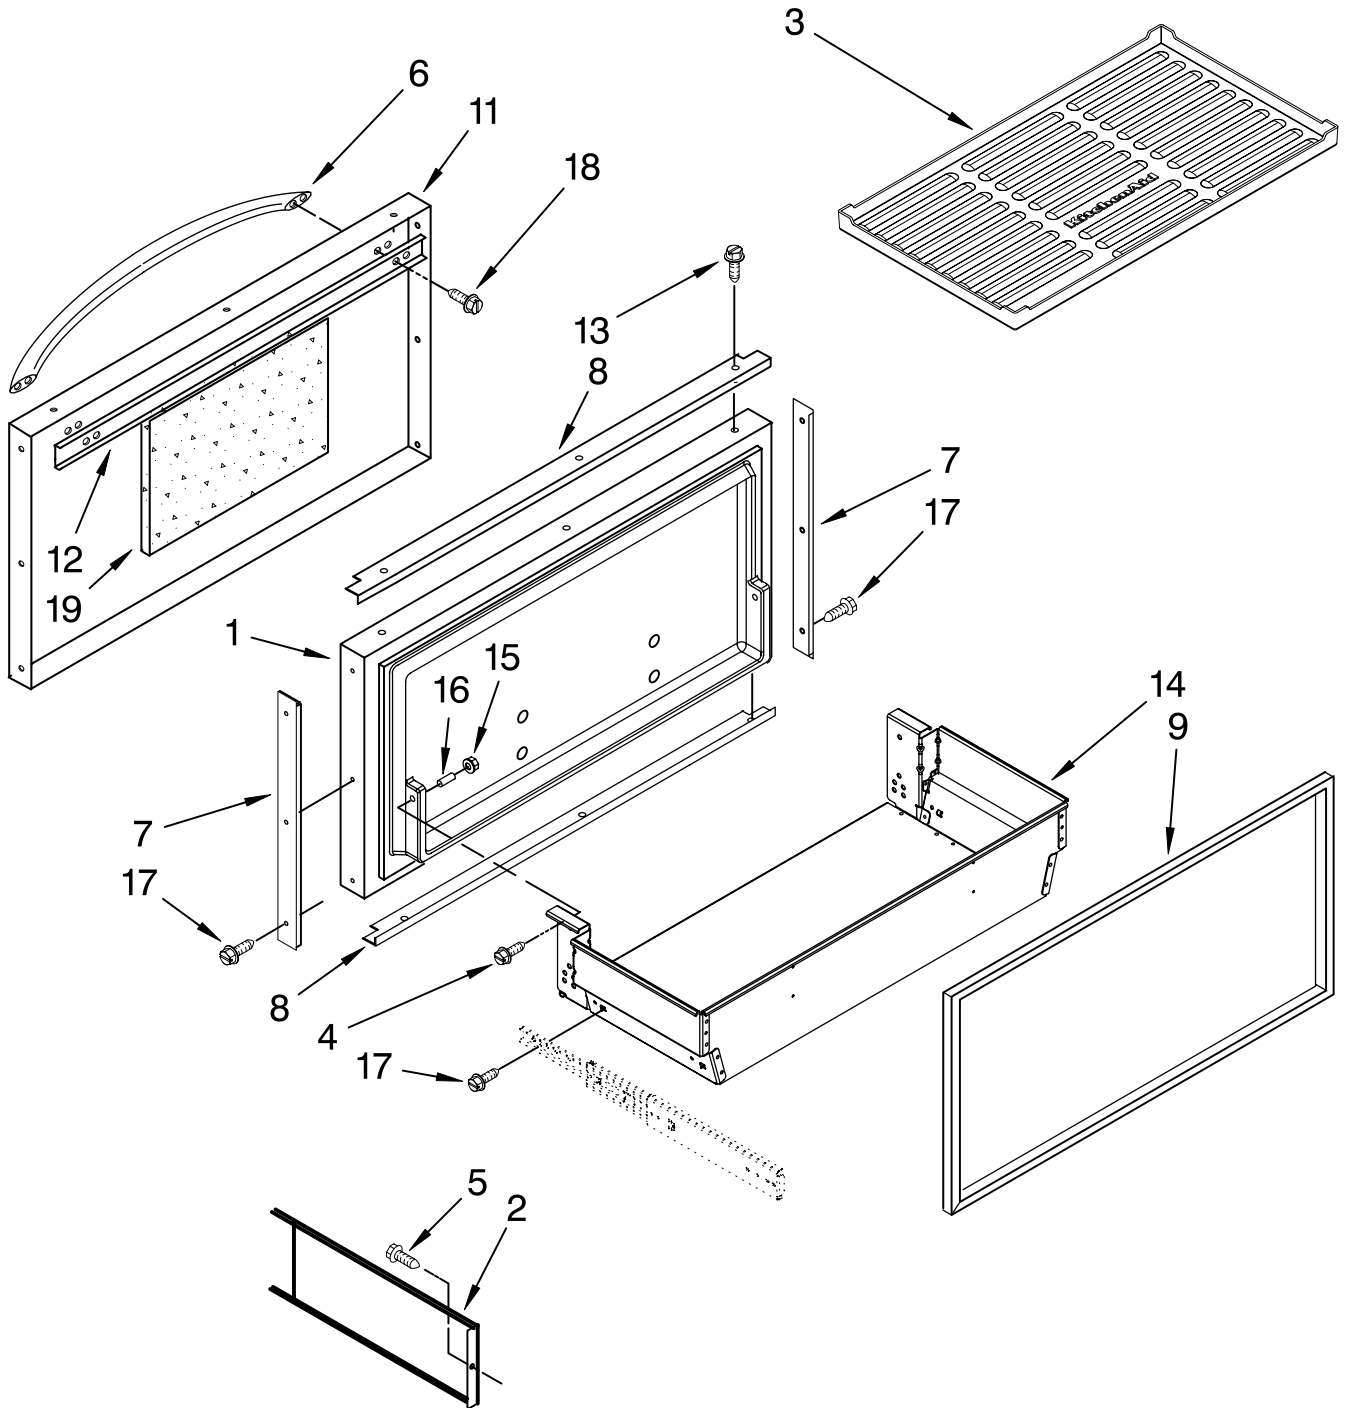

FREEZER DOOR AND BASKET PARTS

For Model: KBLC36FTS00

(Stainless Steel)

FOR ORDERING INFORMATION REFER TO PARTS PRICE LIST

FREEZER DOOR AND BASKET PARTS

For Model: KBLC36FTS00
(Stainless Steel)

Illus.	Part	
No.	No.	DESCRIPTION
1	2327401	Freezer Door Panel (Includes Item 9)
2	2317101	Divider, Basket (2)
3	2314025	Mat, Basket
4	W10135775	Screw, 5/16 x 3/4
5	W10135792	Screw, 8/32 x 1/4
6	2316868	Handle
7	2300025	Spacer, Door Edge (Side)
8	2300027	Spacer, Door Edge (Top & Bottom)
9	2300185	Door Gasket, Magnetic
11	2306489	Skin, Door
12	2306398	Plate, Door
13	8281250	Screw, 8-15 x 1/2
14	2327533	Basket Assembly, Freezer
15	2207454	Nut, Hex
16	W10001190	Washer
17	W10109030	Screw, 10-24 x 1/4 (Basket to Slide)
18	308544	Screw
19	2327468	Filler, Foam

FOR ORDERING INFORMATION REFER TO PARTS PRICE LIST